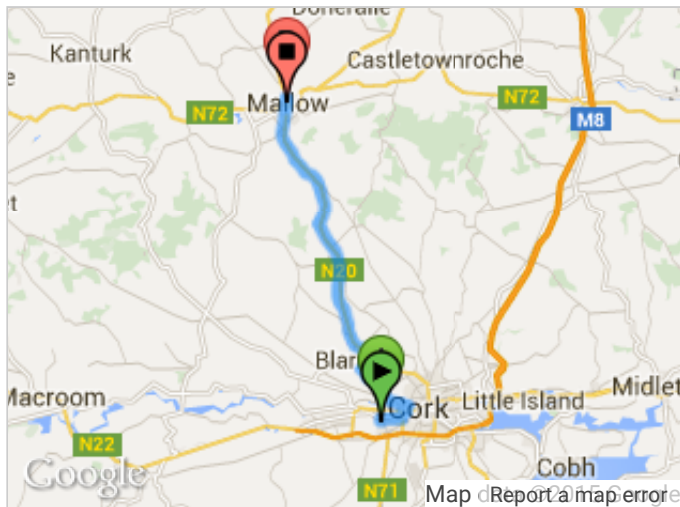

# Route Planner

**From** Cork Institute of Technology, Rossa Avenue, Co. Cork, Ireland, **to** Mallow, Co. Cork, Ireland,

**Distance:** 37.42 Show Distances in Miles | **Time:** 0 hr 36 min

Directions	Distance
1. <b>Start:</b> Head east	0
2. At the roundabout, take the <b>1st</b> exit onto <b>Rossa Ave</b>	0.18
3. Turn <b>right</b> onto <b>Model Farm Rd/R608</b>	0.51
4. Turn <b>left</b> onto <b>Victoria Cross/N71</b>	2.29
5. Slight <b>right</b> onto <b>Carrigrohane Rd/N22</b>	2.76
6. Slight <b>left</b> to stay on <b>Carrigrohane Rd/N22</b>	2.88
7. Turn <b>left</b> onto <b>Western Rd/R846</b>	3
8. Turn <b>right</b> onto <b>Sunday's Well Rd/R846</b>	3.34
9. Turn <b>left</b> onto <b>Shanakiel Rd</b>	3.89
10. Merge onto <b>Blarney St</b>	4.79
11. Turn <b>right</b>	5.87
12. Turn <b>right</b> onto <b>R617</b>	10.11
13. Merge onto <b>N20</b> via the ramp to <b>Mallow/Limerick</b>	10.61
14. At the roundabout, take the <b>2nd</b> exit onto <b>Limerick Rd/N20</b>	36.41
15. At the roundabout, take the <b>5th</b> exit and stay on <b>Limerick Rd/N20</b> Destination will be on the left	36.94

#### About your route

This recommended route is designed as a guide to help you get to your destination safely and easily. If you find an error or omission, please let us know ([routeplannerquery@aaireland.ie](mailto:routeplannerquery@aaireland.ie)) so we can correct it for future users.